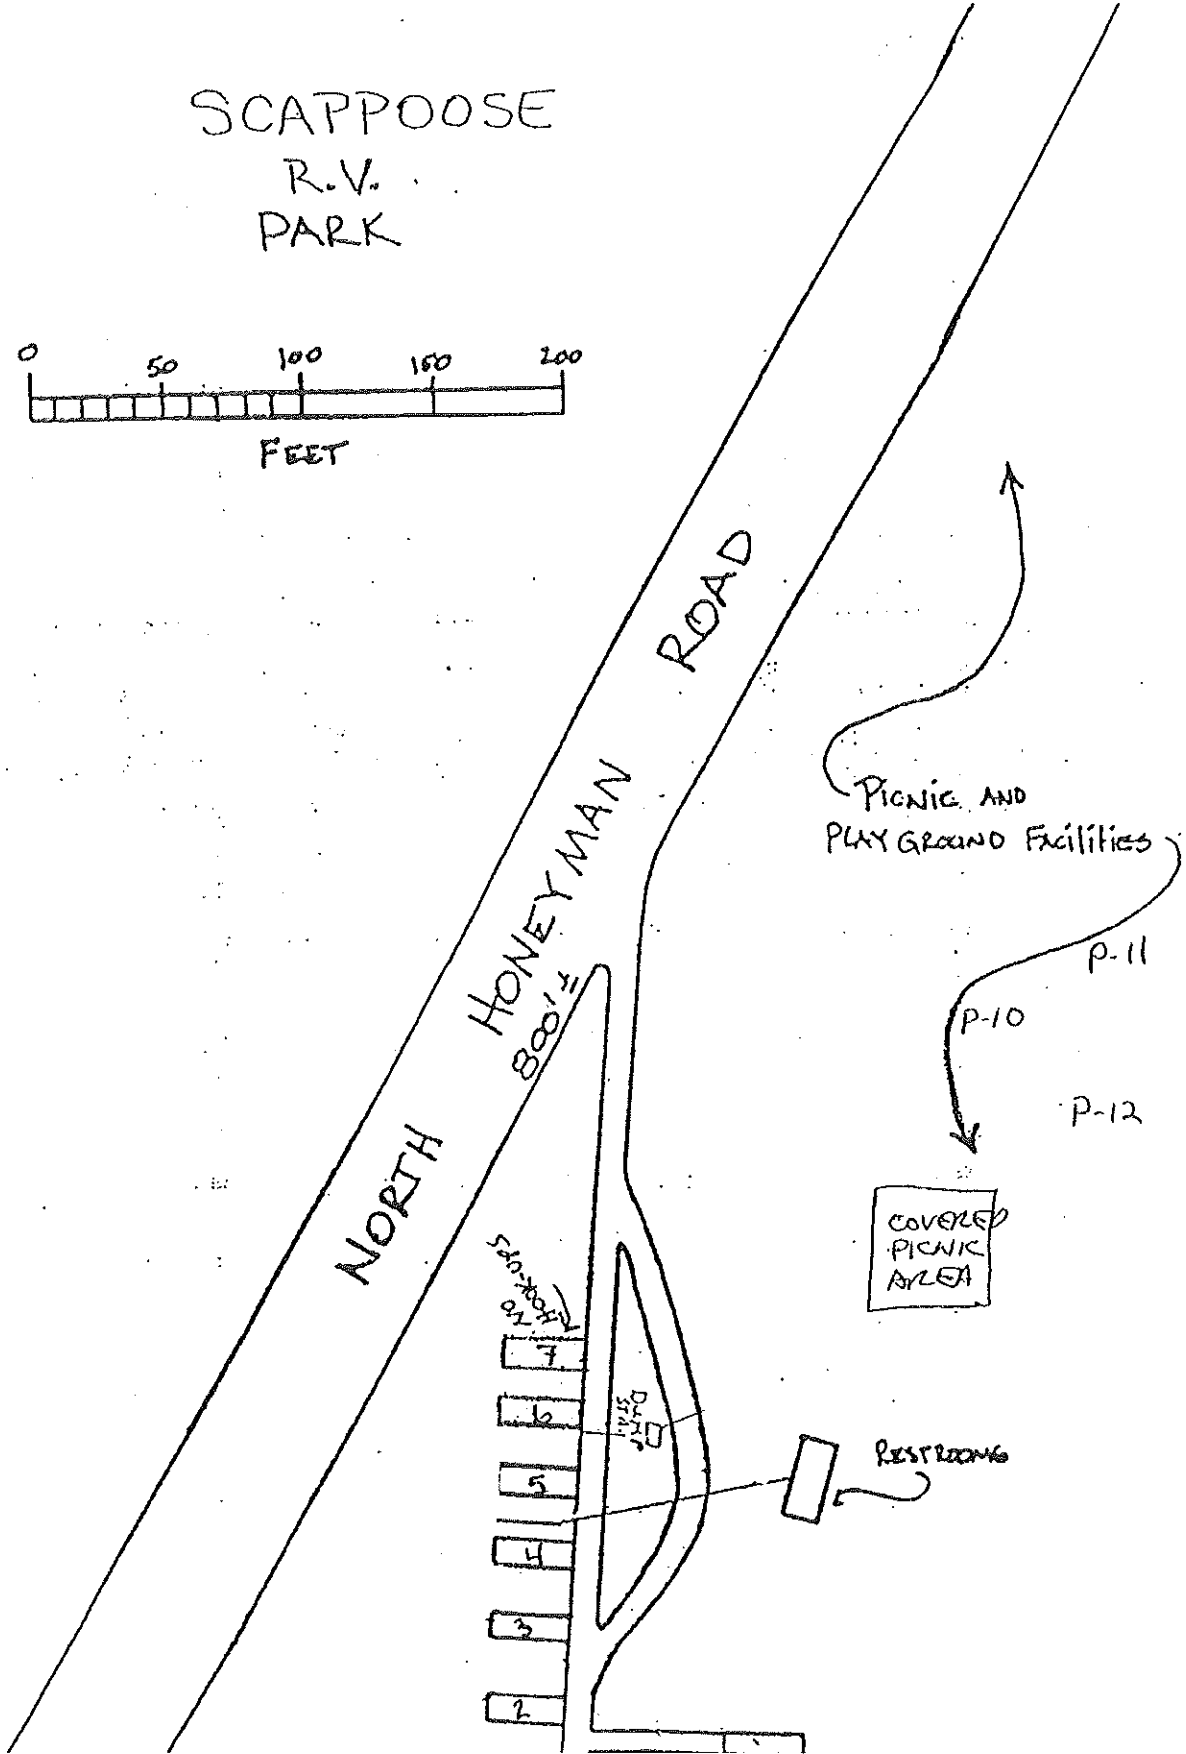

SCAPPOOSE R.V. PARK

Scappoose RV Park Site Details

#1	41' x 13' water, elec, sewer Max Size 44'	
#2	39' x 13' water, elec, sewer Max Size 42'	
#3	38' x 12' water, elec, sewer Max Size 40'	
#4	35' x 12' water, elec, sewer Max size 38'	
#5	31' x 13' water, elec, sewer Max size 34'	
#6	21' x 12' water, elec, sewer Max Size 24'	
#7	24' x 13' No Hook Ups Max Size 24' (No slides or tip outs.)	
Tent Site	Fire ring and picnic table	
P-10	Not covered, grill and picnic table	
P-11	Not covered, grill and picnic table	
Covered Area	2 Tables, grill and electric outlet included	

Hook ups are now located in the back of each site.

Updated 8/11/17