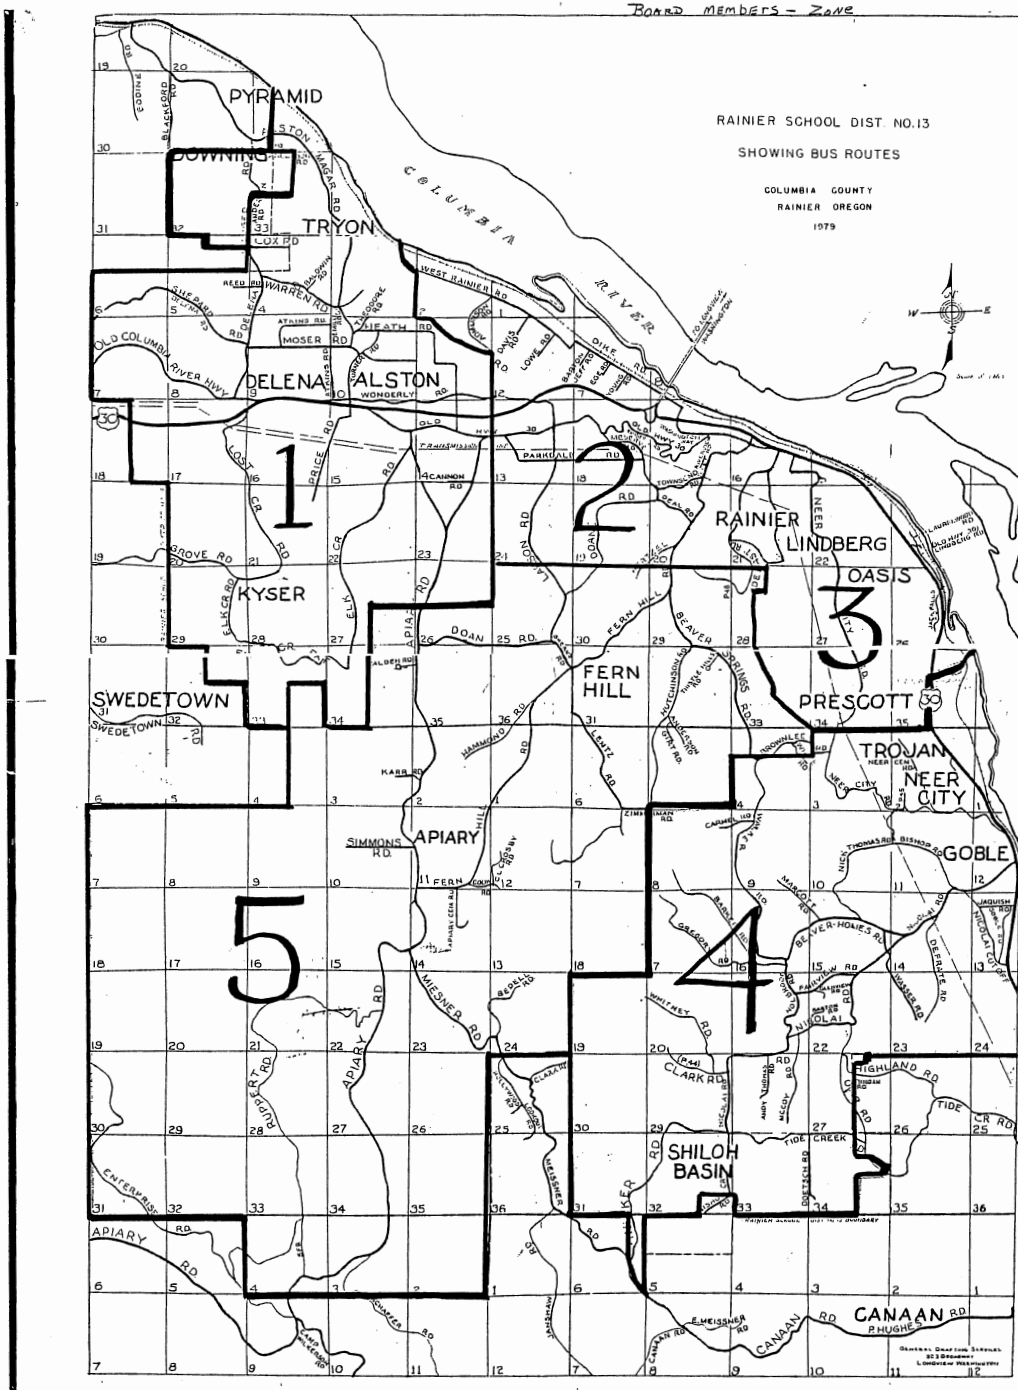

RAINIER SCHOOL DISTRICT 13 ZONE MAP

May 16 2017 District Election

Candidates must live in and be nominated by zone; elected by entire district

- Director, Zone 1-
- Director, Zone 2-
- Director, Zone 5-
- Director, Zone 7-

- 06 Delena excepting that portion of section 12 13 24 south of HWY 30
- 15 City of Rainier, 17 East 18 West Rainier, 06 Delena (section 12 13 24) south of Hwy 30
- 46 Apiary
- AT LARGE